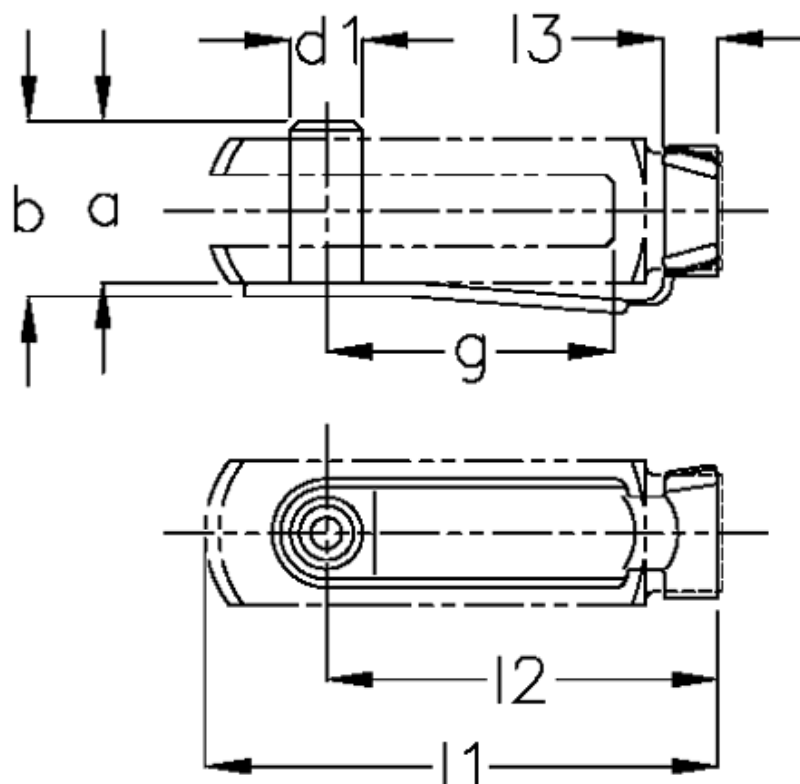

Article number: 140541664

Description: KLEE Fork pin with snap-on spring FKB 16x64

## Measures

|        |           |
|--------|-----------|
| a      | = 36      |
| b      | = 39.0    |
| d1 h11 | = 16      |
| g      | = 64      |
| l1     | = 103.0   |
| l2     | = 92.0    |
| l3     | = 16.0    |
| Size   | = 16 x 64 |

|                           |
|---------------------------|
| Threaded fork piece = M16 |
| Weight 100 pcs. = 7.440   |